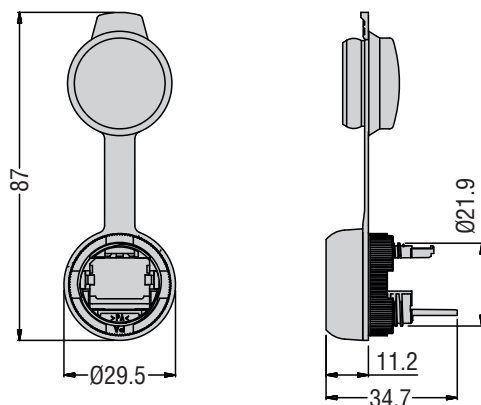

Materials

Polyamide and polycarbonate.

Mounting adapter

USB and RJ45 communication interface connectors are mounted through Ø22mm hole by threaded ring (Tmax = 2.3Nm).

Compliance

Compliant with standards: IEC 61076-3-107 (USB), IEC 60603-7-51 (RJ45).

Dimensions

Pushbuttons and Selectors Ø22mm

PLatinum

Quality touch!

ENERGY AND AUTOMATION

www.LovatoElectric.com

LOVATO ELECTRIC S.P.A.

VIA DON E. MAZZA, 12 - 24020 GORLE (BERGAMO) ITALY